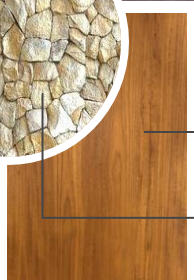

WOOD ACCENTS

NATURAL CLADDING
ROUGH CORAL STONE

STUCCO TEXTURED FACADE

T PLAN

Shown in the "Eterno" Style

TAPIADESIGNS.COM

Shown in the “Eterno” Style Defined //

Continuous lines and warm tones – a playful use of high contrast using nature's materials. To embrace the outdoors with focus being land and the views beyond. The essence of a timeless experience in each space.