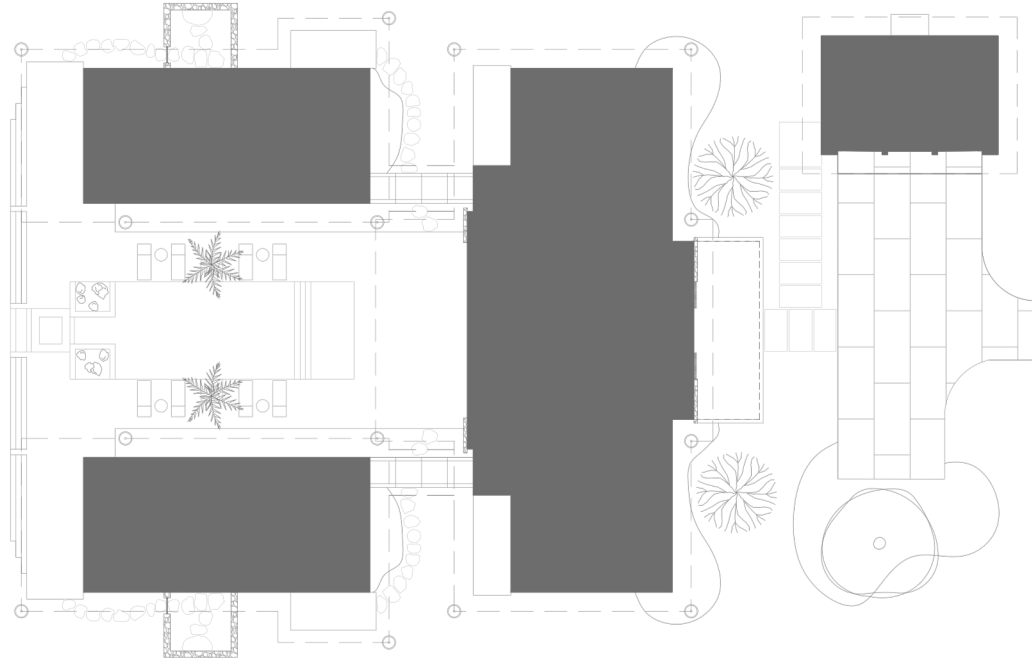

6 BED

6.5 BATHS

6,150 SF LIVING

1,965 SF LANAI

T PLAN

Shown in the "Eterno" Style